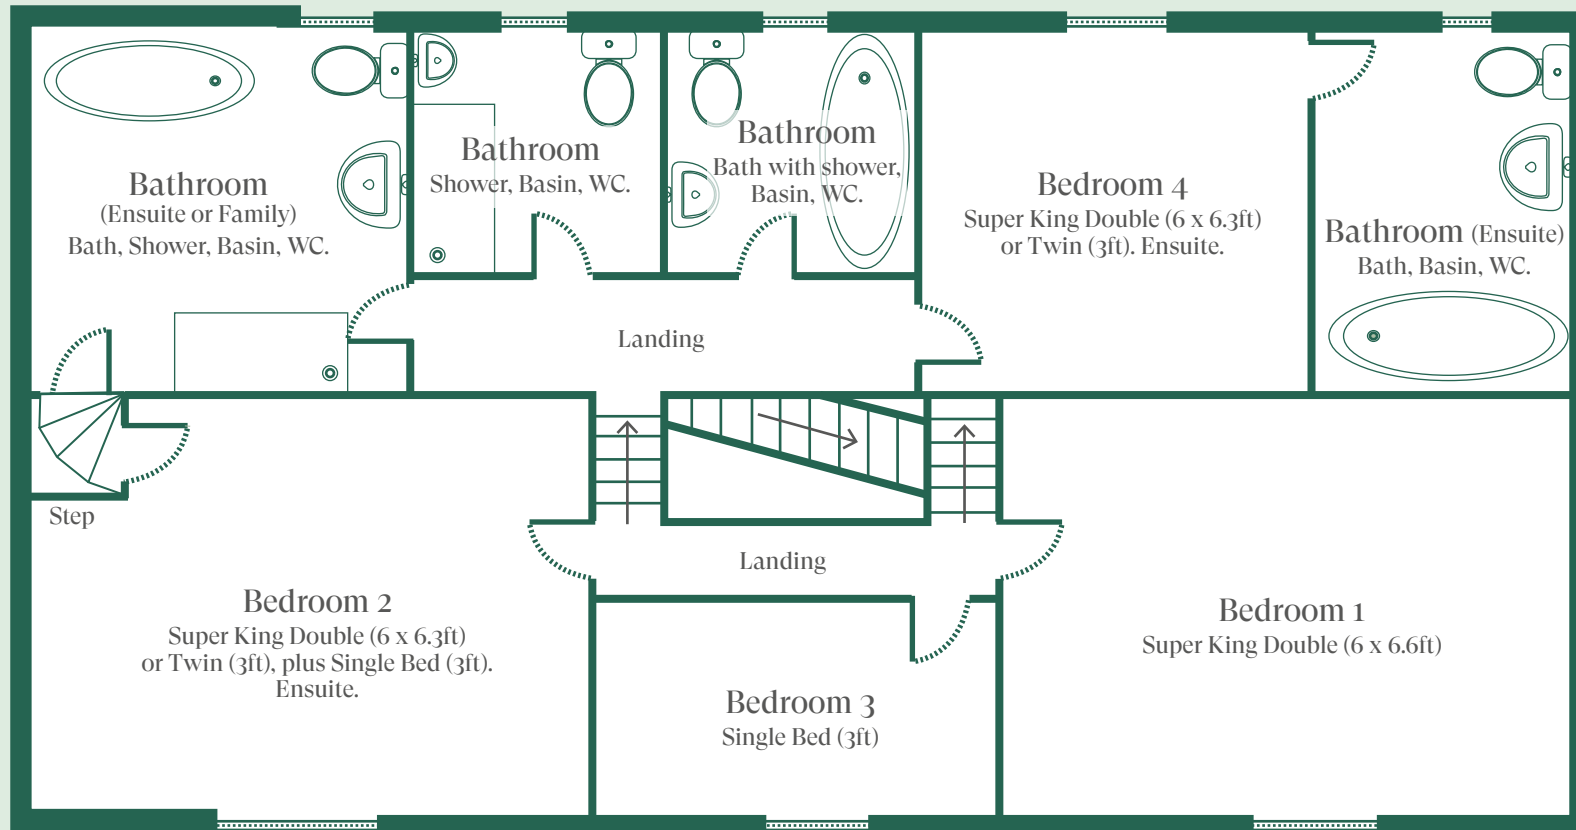

The Manor - Ground Floor

Not to scale

* Interconnecting double doors to The Farmhouse kitchen / dining room (lockable)

The Manor - First Floor

Not to scale

The Manor - Second Floor

Not to scale. Restricted head height of 6.6ft.

* Steep steps