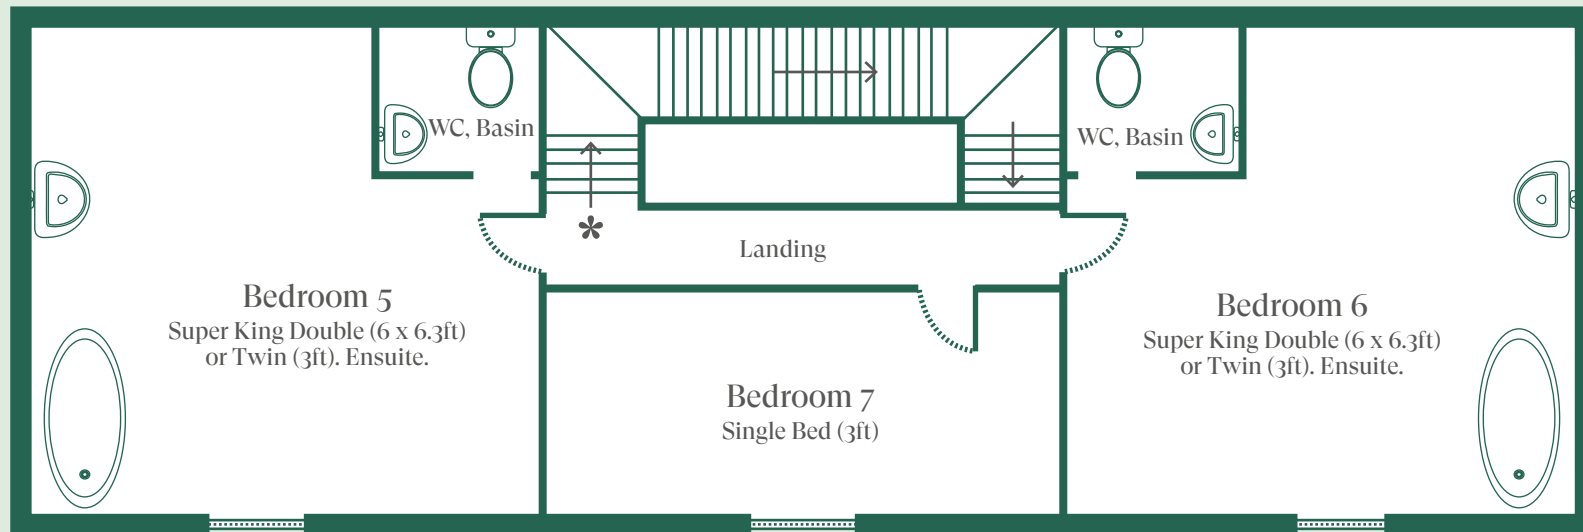

The Manor - Ground Floor

Not to scale

* Interconnecting double doors to The Farmhouse kitchen / dining room (lockable)

The Manor - First Floor

Not to scale

The Manor - Second Floor

Not to scale. Restricted head height of 6.6ft.