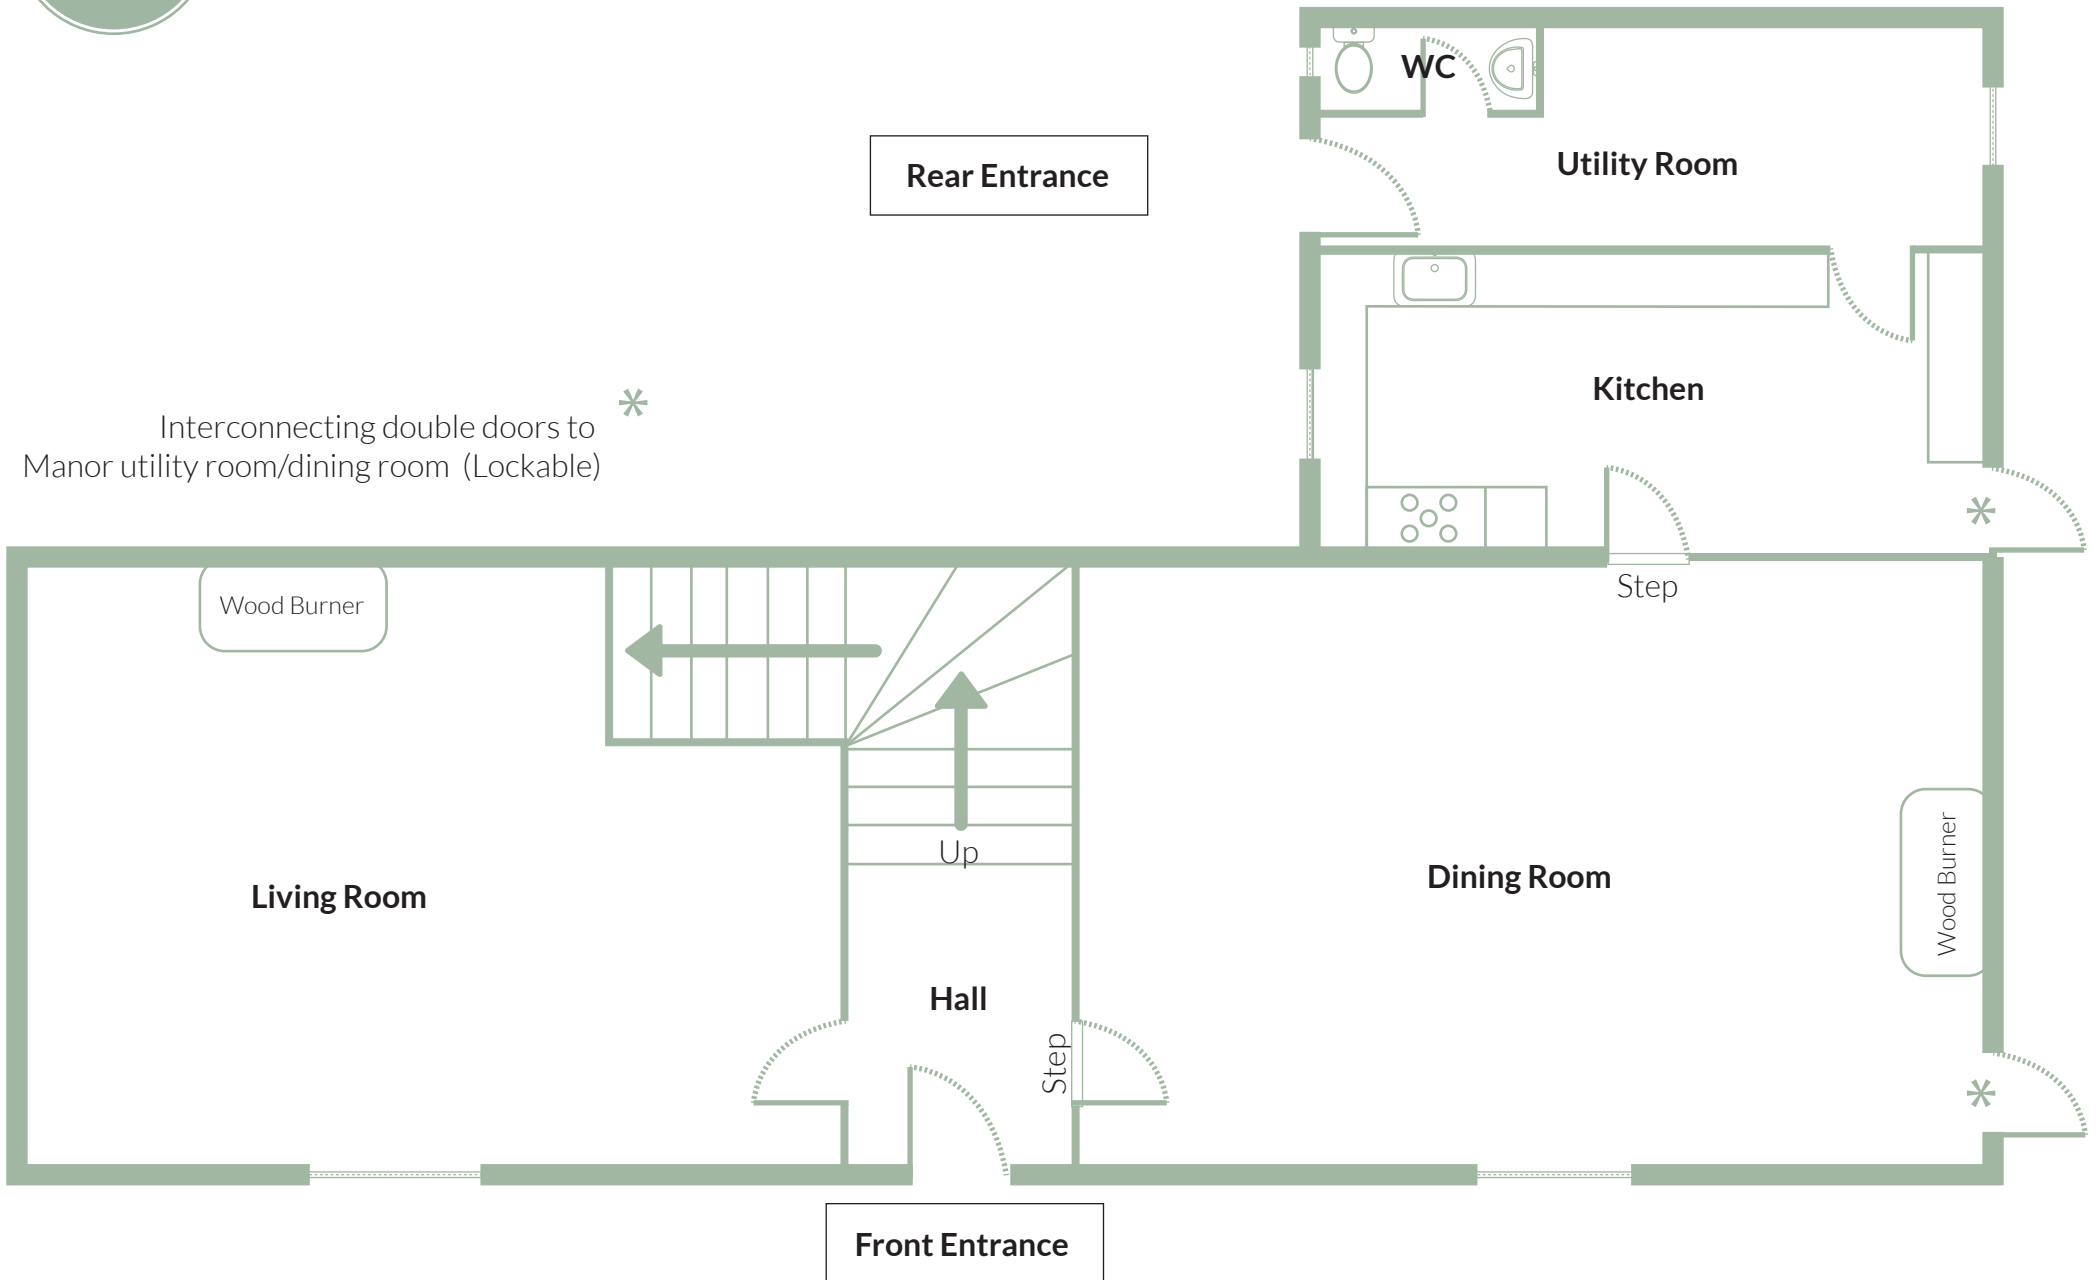

Stickwick Farmhouse - Ground Floor

Not to scale

Rear Entrance

WC

Utility Room

Kitchen

Step

Wood Burner

Living Room

Hall

Up

Dining Room

Wood Burner

Front Entrance

Interconnecting double doors to
Manor utility room/dining room (Lockable)